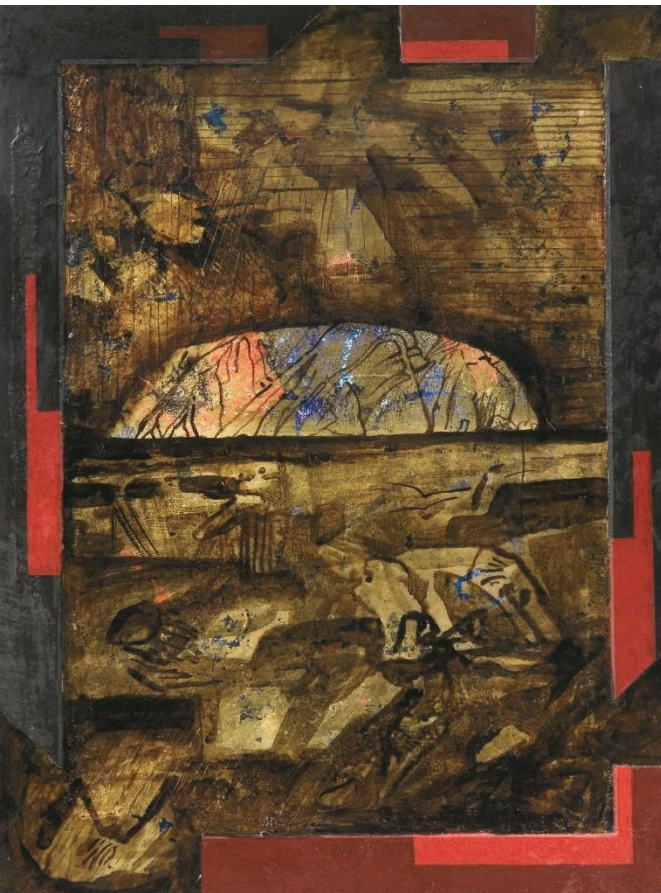

THE LIST OF WORKS FOR AN EXHIBITION AT ACCC IN MARCH 2021 BY MICHAEL GALOVIC

ICARUS

1. Icarus in His Own Web, 2001, Oil on canvas, 121x91cm

2. Nocturnal Icarus, 2001, Oil on canvas, 152x101cm

3. Iconic Icarus, 1995, Tempera on board, 66x51cm

4. Falling Towards Sky, 2014, Collage, ball point pen, gouache, 64x50cm

ULURU

5. Uluru on Easel, 2001, Oil on canvas, 91x121cm

6. My Dreamstory Icon: Iconic Uluru, 2009, Tempera, goldleaf on board, 120x90cm

7. At Dusk, 2007, Goldleaf, Black Japan on masonite, 77x65cm

8. My Precious Sunburnt Country, 2007, Mixed media on canvas on board, 70x50cm

9. True Blue Visions, 2007, Tempera on board, 50x70cm

10. Beacon Custodian, 2010, Goldleaf, engraving, gesso relief on board, 63x52cm