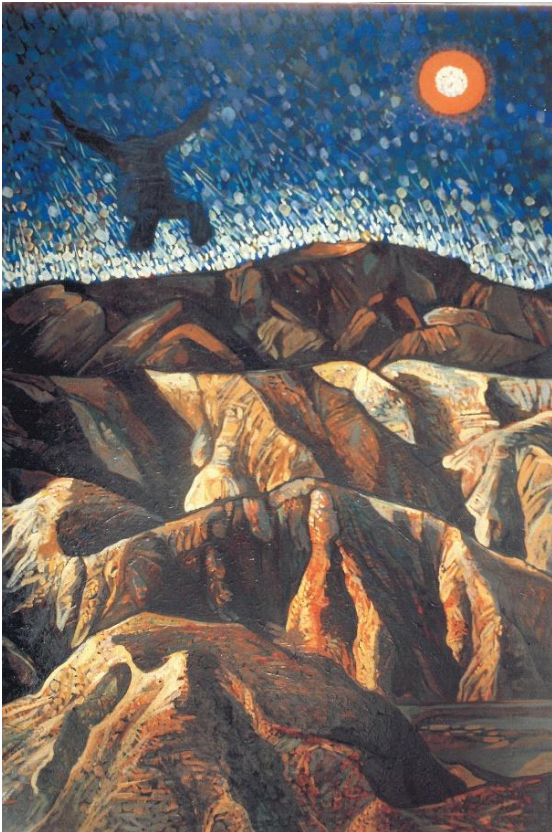

THE LIST OF WORKS FOR AN EXHIBITION AT ACCC IN MARCH 2021 BY MICHAEL GALOVIC

ICARUS

1. Icarus in His Own Web, 2001, Oil on canvas, 121x91cm

2. Nocturnal Icarus, 2001, Oil on canvas, 152x101cm

3. Iconic Icarus, 1995, Tempera on board, 66x51cm

4. Falling Towards Sky, 2014, Collage, ball point pen, gouache, 64x50cm

ULURU

5. Uluru on Easel, 2001, Oil on canvas, 91x121cm

6. My Dreamstory Icon: Iconic Uluru, 2009, Tempera, goldleaf on board, 120x90cm

7. At Dusk, 2007, Goldleaf, Black Japan on masonite, 77x65cm

8. My Precious Sunburnt Country, 2007, Mixed media on canvas on board, 70x50cm

9. True Blue Visions, 2007, Tempera on board, 50x70cm

10. Beacon Custodian, 2010, Goldleaf, engraving, gesso relief on board, 63x52cm