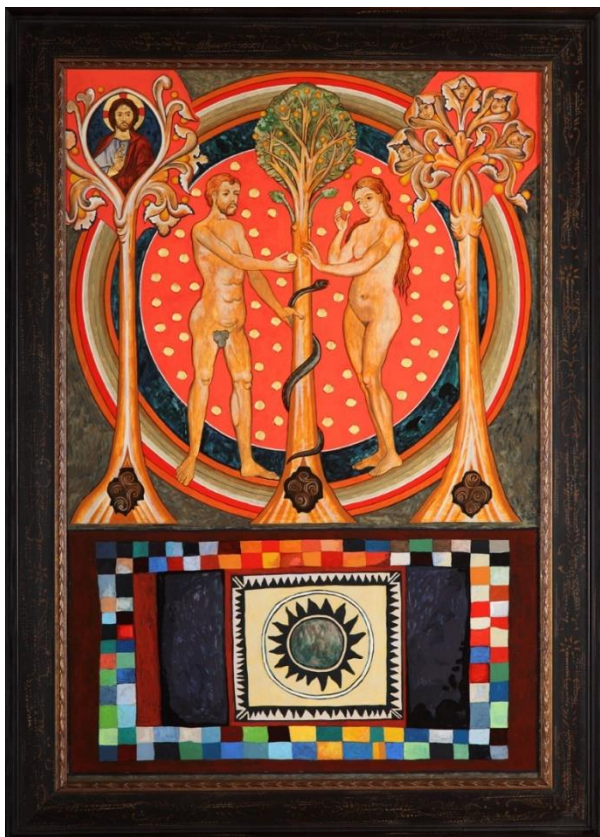

THE LIST OF WORKS FOR AN EXHIBITION AT ACCC IN MARCH 2021 BY MICHAEL GALOVIC

ICARUS

1. Icarus in His Own Web, 2001, Oil on canvas, 121x91cm

2. Nocturnal Icarus, 2001, Oil on canvas, 152x101cm

3. Iconic Icarus, 1995, Tempera on board, 66x51cm

4. Falling Towards Sky, 2014, Collage, ball point pen, gouache, 64x50cm

ULURU

5. Uluru on Easel, 2001, Oil on canvas, 91x121cm

6. My Dreamstory Icon: Iconic Uluru, 2009, Tempera, goldleaf on board, 120x90cm

7. At Dusk, 2007, Goldleaf, Black Japan on masonite, 77x65cm

8. My Precious Sunburnt Country, 2007, Mixed media on canvas on board, 70x50cm

9. True Blue Visions, 2007, Tempera on board, 50x70cm

10. Beacon Custodian, 2010, Goldleaf, engraving, gesso relief on board, 63x52cm

CONTEMPORARY RELIGIOUS ART

11. Eloi, eloi, lama azaftani!, 2014, Tempera, Dutch gold, Black Japan on board, 125x95cm

12. Gauguinesque Paradise, 2020, Tempera on board, 109x76cm

13. Before Night Falls, 2020, Tempera, goldleaf on board, 109x76cm