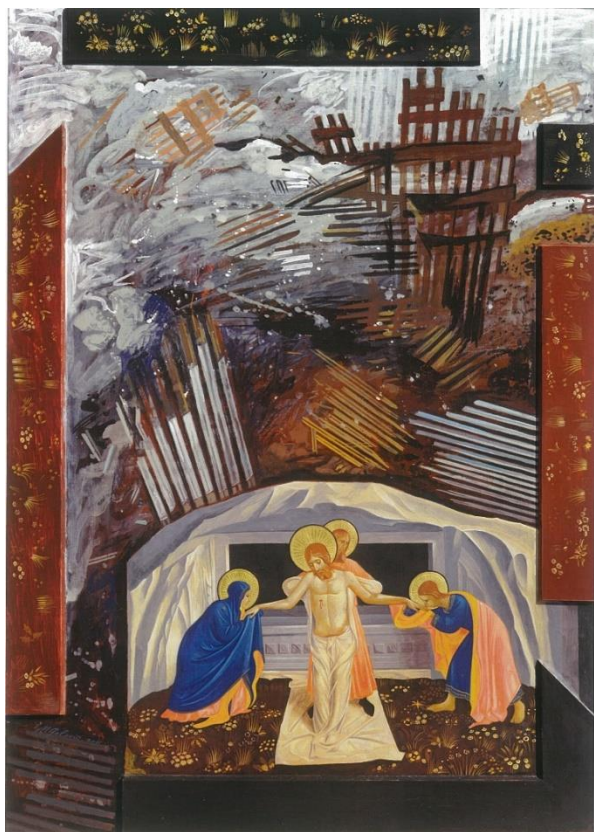

14. Homage to Fra Angelico, 2011, Tempera, goldleaf on board, 70x50cm