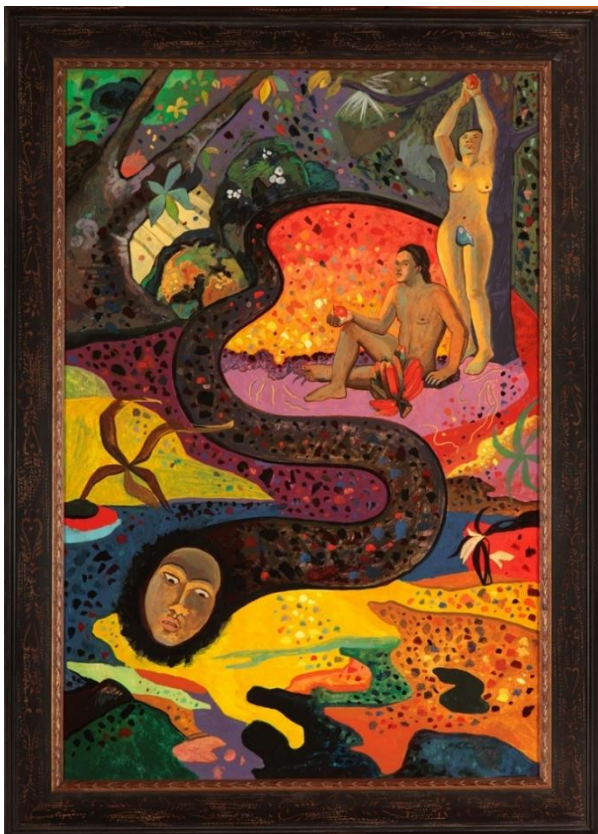

THE LIST OF WORKS FOR AN EXHIBITION AT ACCC IN MARCH 2021 BY MICHAEL GALOVIC

ICARUS

1. Icarus in His Own Web, 2001, Oil on canvas, 121x91cm

2. Nocturnal Icarus, 2001, Oil on canvas, 152x101cm

3. Iconic Icarus, 1995, Tempera on board, 66x51cm

4. Falling Towards Sky, 2014, Collage, ball point pen, gouache, 64x50cm

ULURU

5. Uluru on Easel, 2001, Oil on canvas, 91x121cm

6. My Dreamstory Icon: Iconic Uluru, 2009, Tempera, goldleaf on board, 120x90cm

7. At Dusk, 2007, Goldleaf, Black Japan on masonite, 77x65cm

8. My Precious Sunburnt Country, 2007, Mixed media on canvas on board, 70x50cm

9. True Blue Visions, 2007, Tempera on board, 50x70cm

10. Beacon Custodian, 2010, Goldleaf, engraving, gesso relief on board, 63x52cm

CONTEMPORARY RELIGIOUS ART

11. Eloi, eloi, lama azaftani!, 2014, Tempera, Dutch gold, Black Japan on board, 125x95cm

12. Gauguinesque Paradise, 2020, Tempera on board, 109x76cm

13. Before Night Falls, 2020, Tempera, goldleaf on board, 109x76cm